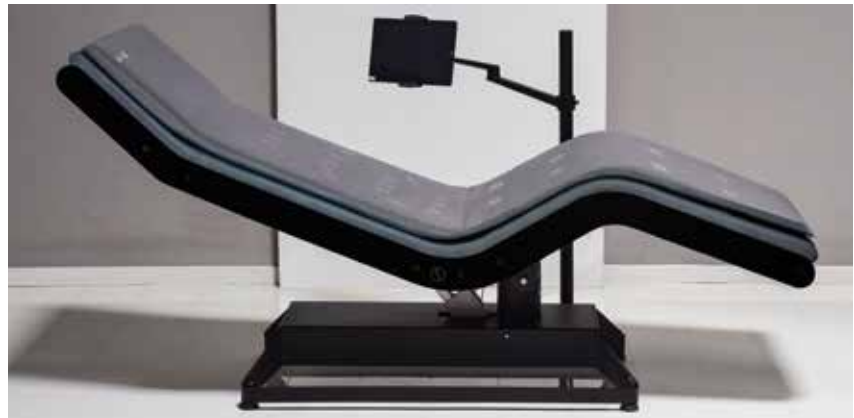

The unique patented technology includes powerful transducers that are integrated into the lounge and controlled by the AURASENS module. The position of each transducer in the upholstery is marked with embroidery, to ensure the perfect position for the optimal transmission of sound and vibration.

Wearing noise-canceling headphones, you're completely immersed in the sensations of the Gharieni AURASENS module while lying on the RLX Experience lounge. All programs are controlled with an iPad.