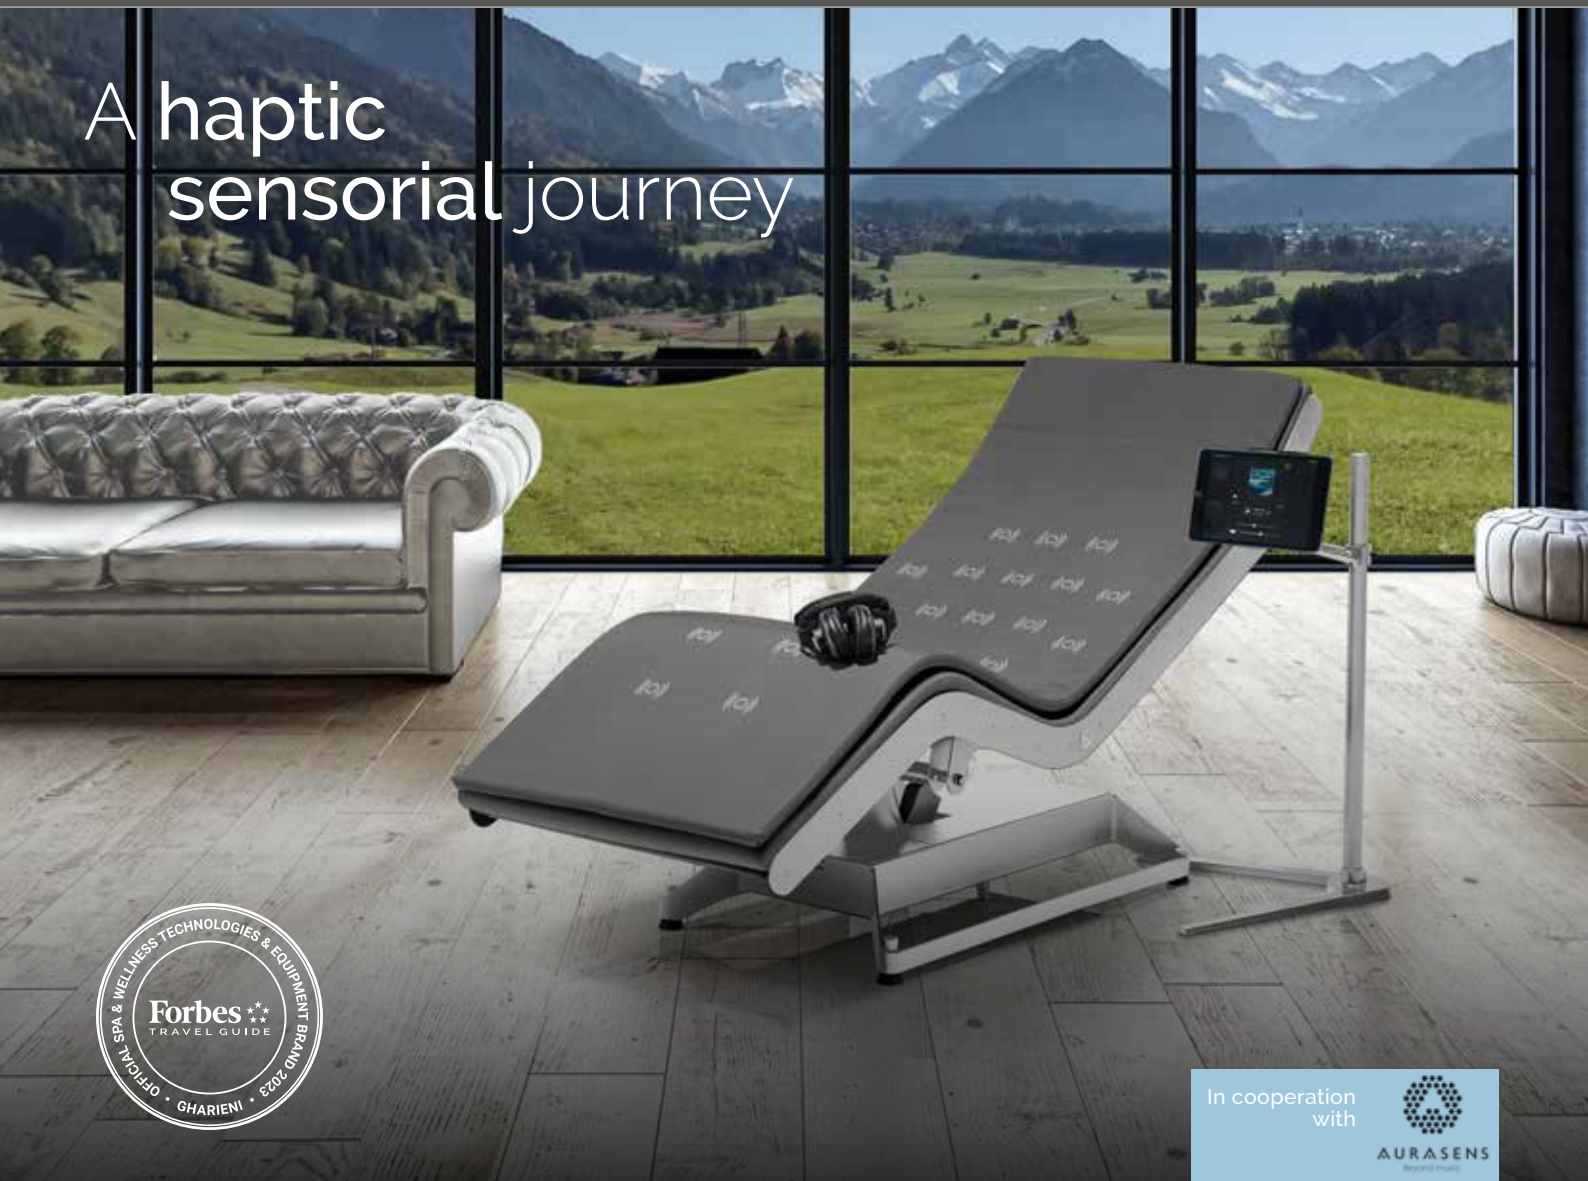

## EXPERIENCE LOUNGER

A haptic  
sensorial journey

In cooperation  
with

Go beyond the ordinary.  
Go where **landscape** and  
**dreamscape** converge.

## Augmented Experience

Music and nature's sounds transport you to another place.

Designed to be a distinct and deeply immersive wellbeing experience, this luxurious lounge delivers the magic of music and pulsating haptic sensations, to elevate and transport you to another dimension.

'Fire' is a powerful journey that leaves you feeling enlivened and energized and has the ability to transport you to another time and place through sound and vibration.

The Fire journey provides a powerful and revitalizing experience that transports the user to another time and place through sound and vibration.